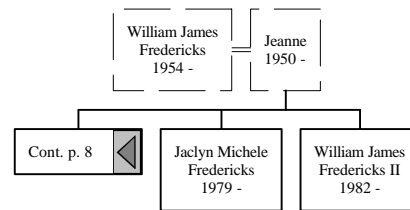

## Descendants of Pat Bryan

## *Descendants of Pat Bryan*

*Descendants of Pat Bryan*

*Descendants of Pat Bryan*

*Descendants of Pat Bryan*

*Descendants of Pat Bryan*

***Family Group Sheet***

---

**Husband: Pat Bryan**

---

---

**Wife: Margaret O'Keefe**

---

**CHILDREN**

---

I	Name: Pat Bryan	
	Born:	in: Ireland
M	Died: 25 Mar 1876	
	Married:	
	Spouse: Margaret Dunne	

***Family Group Sheet***