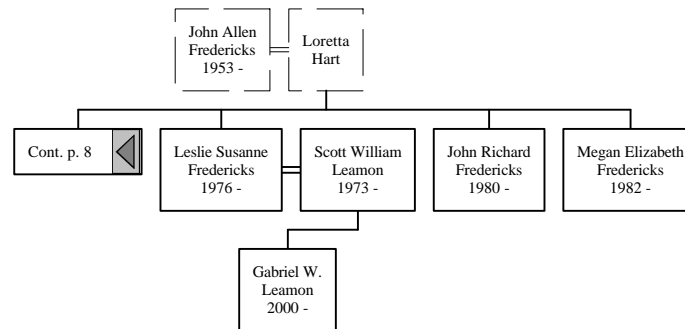

## Descendants of Pat Bryan

## *Descendants of Pat Bryan*

*Descendants of Pat Bryan*

*Descendants of Pat Bryan*

*Descendants of Pat Bryan*

*Descendants of Pat Bryan*

***Family Group Sheet***

---

**Husband: Pat Bryan**

---

---

**Wife: Margaret O'Keefe**

---

**CHILDREN**

---

I	Name: Pat Bryan	
	Born:	in: Ireland
M	Died: 25 Mar 1876	
	Married:	
	Spouse: Margaret Dunne	

***Family Group Sheet***